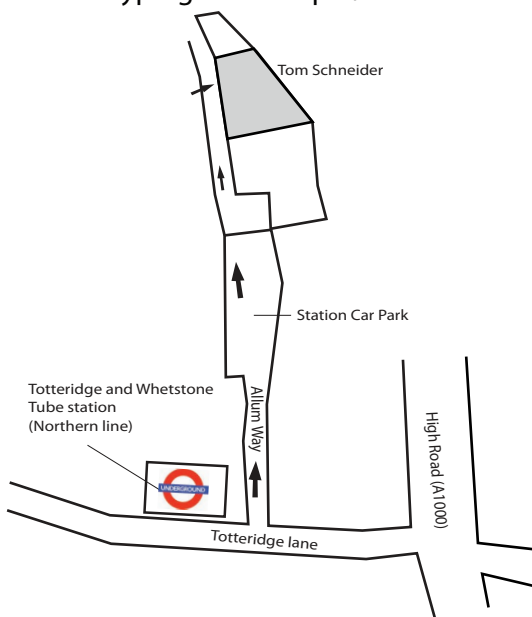

Head office / Showroom
Prototyping Workshops / Warehouse

Tom Schneider
Allum Way
Totteridge
London
N20 9QL

Tel 0870 242 4985 or 0208 446 9700

Fax 0208 446 9710

Email enquiries@tomschneider.co.uk

Tom Schneider's Flagship showroom in North London displays a comprehensive collection of our living, dining and bedroom furniture.